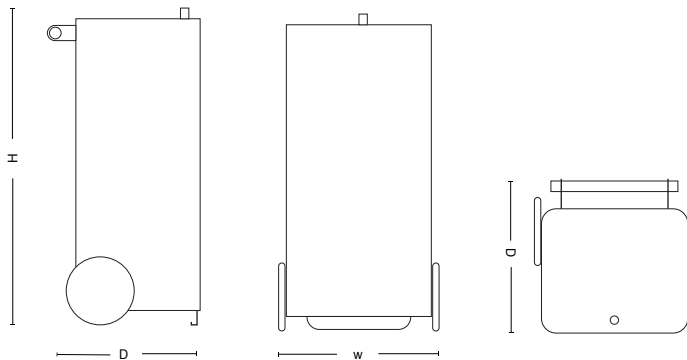

Standard colours

Pale Green
RAL 6021

Anthracite
RAL 7043

Signal White
RAL 9003

Terracotta
RAL 3012

Dimensions / Weight

H: 1085 mm, 42.7"

W: 550 mm, 21.7"

D: 525 mm, 20.6"

Weight: 25 kg, 55.1 lbs

200 L. 53 Gallons

Accessories

Symbols/Labeling/Texts see mizetto.com

Downloads

Visit mizetto.com for more information and digital library.

MIZETTO