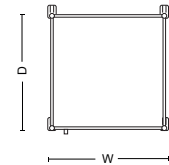

## Dimensions / Weight

Beside MID  
H: 660 mm, 26"  
W: 416 mm, 16.4"  
D: 416 mm, 16.4"

Weight: 23 kg, 50.7 lbs

Beside TALL  
H 840 mm, 33.1"  
W: 416 mm, 16.4"  
D: 416 mm, 16.4"

Weight: 28 kg, 61.7 lbs