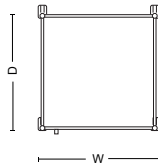

## Dimensions / Weight

Beside MID  
H: 660 mm, 26"  
W: 416 mm, 16.4"  
D: 416 mm, 16.4"

Weight: 23 kg, 50.7 lbs

Beside TALL  
H 840 mm, 33.1"  
W: 416 mm, 16.4"  
D: 416 mm, 16.4"

Weight: 28 kg, 61.7 lbs