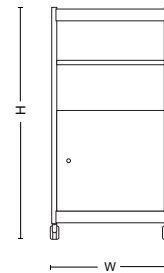

## Dimensions / Weight

Beside MID  
H: 660 mm, 26"  
W: 416 mm, 16.4"  
D: 416 mm, 16.4"

Weight: 23 kg, 50.7 lbs

Beside TALL  
H 840 mm, 33.1"  
W: 416 mm, 16.4"  
D: 416 mm, 16.4"

Weight: 28 kg, 61.7 lbs