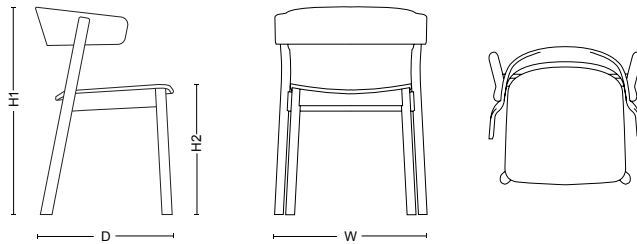

## Dimensions / Weight

H: 758 mm, 29.8"  
H2: 454 mm, 17.9"  
W: 557 mm, 21.9"  
D: 505 mm, 19.9"

Weight: 6 kg, 13.2 lbs