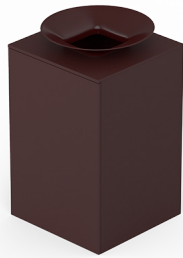

Design	ADDI
Environment	Indoor
Material	The cabinets are made of FSC certified mdf or chipboard. The bowl is made of plastic. Drawer rails and drawer sides are made of metal.
Country of origin	Sweden
Certificates	FSC-STD-40-004 V3-0, FSC-STD-40-005 V3-1, FSC-STD-40-007 V2-0, FSC-STD-50-001 V2-0 EN 16121:2013+A1:2018
Preassembled	Fully assembled.
Repairability	Drawers, doors and bowls can be replaced.
Features	Soft closing, push to open doors/drawers.
Bag replacement	From the front by door.

Standard colours

Black

Forest Green

Latte

Deep Burgundy

Signal White

**Dimensions /
Weight**

X6/12

H: 1161 mm, 45.7"

W: 615 mm, 24.2"

D: 605 mm, 23.8"

Weight: 52 kg, 114.6 lbs

X6/7

H: 781 mm, 30.7"

W: 615 mm, 24.2"

D: 605 mm, 23.8"

Weight: 40 kg, 88.2 lbs

X6/10 (For US market)

H: 1001 mm, 38.7"

W: 592 mm, 23.3"

D: 605 mm, 23.8"

MIZETTO

Dimensions

XRUND
240 x 240 mm
9.4" x 9.4"