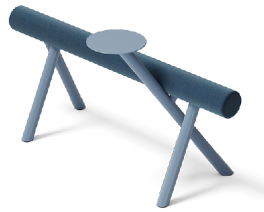

Dusty Blue
RAL 5014
Kvadrat Remix 0743
Forbo, smokey blue 4179