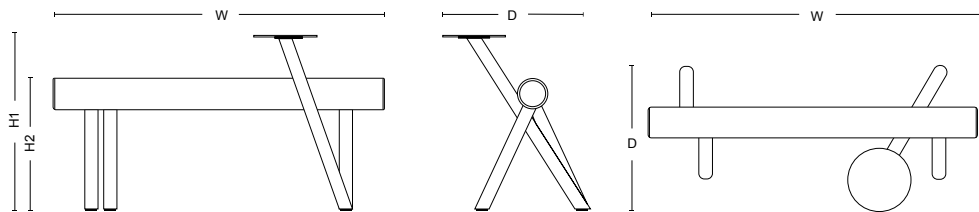

## Dimensions /

### Weight

W: 1850 mm, 72.8"  
D: 640 mm, 25.2"  
H1: 950 mm, 37.4"  
H2: 737 mm, 29"

Weight: 28 kg, 61.7 lbs

---