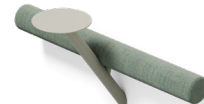

Lumber Wall
Product Fact Sheet

MIZETTO

Lumber Wall

At last, somebody has put an end to awkward lingering. Lumber lets people hang, lean, linger and loiter without the unnecessary physical strain of sitting down only to get back up again. Developed for places where traditional seating or chairs are redundant or too spacious, Lumber is a playful rest area ready to be taken on by both Suits and school children. Lumber stems from the idea of the mobile office, a stop on the way, and as the name suggests, a soft beam for a quick rest. Designed by Addi, Lumber appears to be in movement, much as its user on their way to or from a meeting, waiting for an appointment or perhaps food pick-up. With no obvious back or front, Lumber can be placed in most spaces and even hung on a wall for maximum expression yet minimal space. A little side table enables a quick meeting over a coffee or a touchdown with the laptop.

MIZETTO

Repairability

The fabric has a zipper, can be washed and replaced. The table and the legs are interchangeable.

Standard colours

Deep Burgundy
RAL 3007
Kvadrat Remix 0373
Forbo, burgundy 4154

Latte
RAL 1019
Kvadrat Remix 0233
Forbo, nutmeg 0209

Forest Green
RAL 7033
Kvadrat Remix 0906
Forbo, olive 4184

Dusty Blue
RAL 5014
Kvadrat Remix 0743
Forbo, smokey blue 4179

Black
RAL 9005
Kvadrat Remix 0183
Forbo, nero 4023

Dimensions & Weight

H1: Recommended seating height 737 mm, 29"
H2: Minimum seating height 528 mm, 20.8"
H3: 987 mm, 38.9"
W: 1500 mm, 59.1"
D: 686 mm, 27"