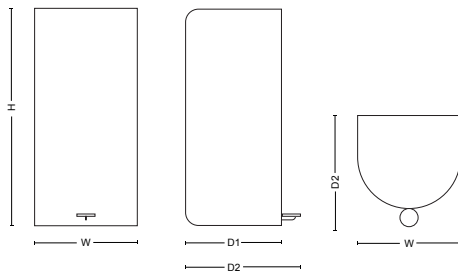

## Dimensions / Weight

Pelican M                      Weight: 22 kr, 48.5 lbs  
 H: 800 mm, 31.5"  
 W: 359 mm, 14.1"  
 D1: 340 mm, 13.4"  
 D2: 408 mm, 16"

60 L, 16 Gallon

Pelican L                      Weight: 29 kg, 63.9 lbs  
 H: 800 mm, 31.5"  
 W: 512 mm, 20.1"  
 D: 340 mm, 13.4"  
 D2: 408 mm, 16.1"