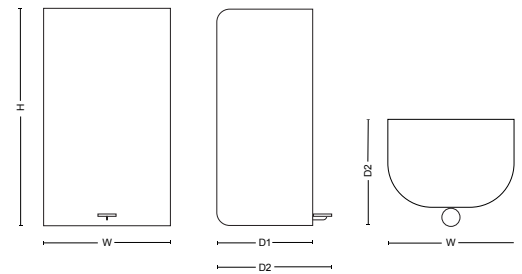

## Dimensions / Weight

Pelican M                      Weight: 22 kr, 48.5 lbs  
 H: 800 mm, 31.5"  
 W: 359 mm, 14.1"  
 D1: 340 mm, 13.4"  
 D2: 408 mm, 16"

60 L, 16 Gallon

Pelican L                      Weight: 29 kg, 63.9 lbs  
 H: 800 mm, 31.5"  
 W: 512 mm, 20.1"  
 D: 340 mm, 13.4"  
 D2: 408 mm, 16.1"