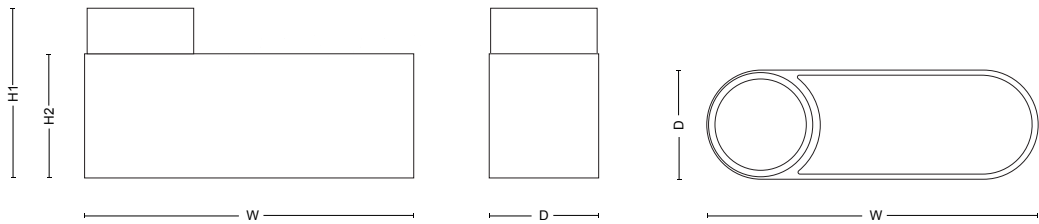

H1: 453 mm, 17.8"
H2: 330 mm, 13"
W: 874 mm, 34.4"
D: 288 mm, 11.3"

Weight: 23 kg, 50.7 lbs

H: 192 mm, 7.6"
W: 530 mm, 20.9"
D: 255 mm, 10"

H: 238 mm, 9.4"
W: 250 mm, 9.8"

22L, 5.8gal

10L, 2.6gal

Downloads

Visit mizetto.com for more information and digital library.