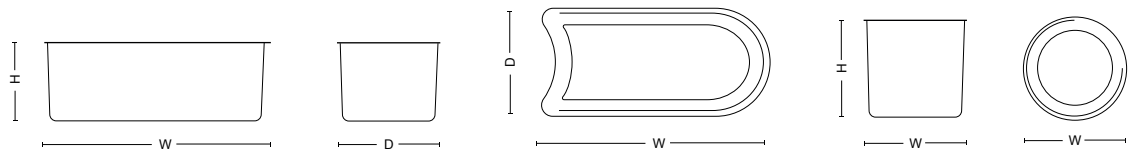

H1: 453 mm, 17.8"
H2: 330 mm, 13"
W: 874 mm, 34.4"
D: 288 mm, 11.3"

Weight: 23 kg, 50.7 lbs

H: 192 mm, 7.6"
W: 530 mm, 20.9"
D: 255 mm, 10"

H: 238 mm, 9.4"
W: 250 mm, 9.8"

22L, 5.8gal

10L, 2.6gal

Downloads

Visit mizetto.com for more information and digital library.