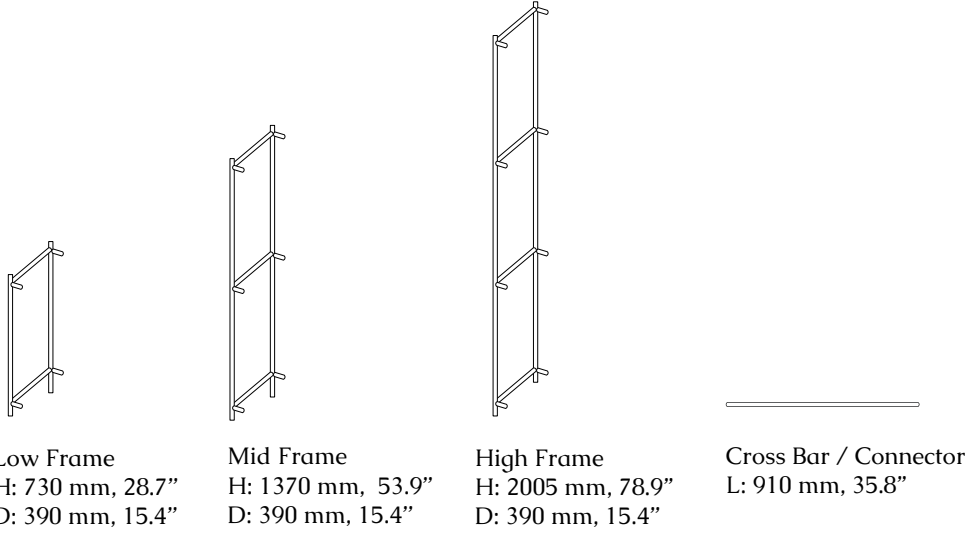

Sand

Classic White

Dimensions /

Weight

Small – Open
H: 238 mm, 9.4”
W: 452 mm, 17.8”
D: 383 mm, 15.1”

Weight: 7 kg, 15.4 lbs

Medium – Open
H: 456 mm, 17.9”
W: 452 mm, 17.8”
D: 383 mm, 15.1”

Weight: 9 kg, 19.8 lbs

Medium – With Back
H: 456 mm, 17.9”
W: 452 mm, 17.8”
D: 383 mm, 15.1”

Weight: 9 kg, 19.8 lbs

Large – Open
H: 555 mm, 21.9”
W: 676 mm, 26.6”
D: 383 mm, 15.1”

Weight: 12 kg, 26.5 lbs

Large – With Back
H: 555 mm, 21.9”
W: 676 mm, 26.6”
D: 383 mm, 15.1”

Weight: 12 kg, 26.5 lbs

XL Modul – With Doors
H: 555 mm, 21.9”
W: 904 mm, 35.6”
D: 383 mm, 15.1”

Weight: 23 kg, 50.7 lbs

Planter
H: 238 mm, 9.4”
W: 224 mm, 8.8”
D: 383 mm, 15.1”

Weight: 4 kg, 8.8 lbs

Accessories