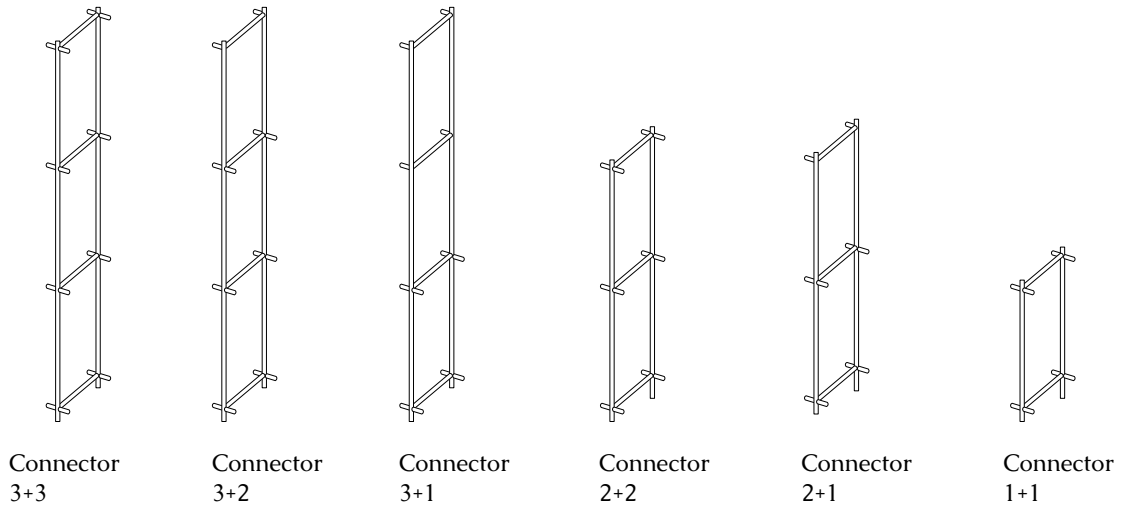

**Understand
Product Fact Sheet**

MIZETTO

Understand

A jewel or piece of art, as much as a storage unit, where different modules create a freestanding entity. The furniture system plays with the idea of gravitation and has no clear limits or limitations, with its levitating boxes and shapes. By placing the boxes differently, either hanging or resting on the steel frame, practical shelves and beautiful voids can be created. Even a pot for greenery can be added.

Weight: 12 kg, 26.5 lbs

XL Modul – With Doors
H: 555 mm, 21.9”
W: 904 mm, 35.6”
D: 383 mm, 15.1”

Weight: 23 kg, 50.7 lbs

Planter
H: 238 mm, 9.4”
W: 224 mm, 8.8”
D: 383 mm, 15.1”

Weight: 4 kg, 8.8 lbs

Accessories