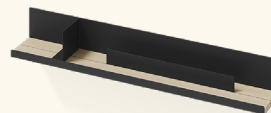

Black
RAL9005