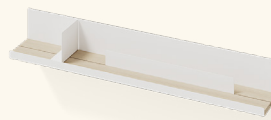

Signal White
RAL 9003

Terracotta
RAL3012

MIZETTO
Engelska vägen 5
393 56 Kalmar, Sweden
www.mizetto.com

MIZETTO INC
150 N. Michigan Ave #1950
Chicago, IL, 60601, US

Bold design embracing the unique

It's at the intersection of vision and impossibility that excitement arises. We're driven to do what many might consider unthinkable. When we have a great idea in front of us, we're nearly unstoppable in our ambition to bring it to life. Like a spontaneous road trip, our attitude is that things will work out along the way.