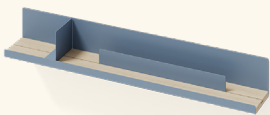

Dusty Blue
RAL5014