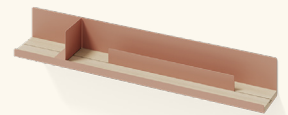

Signal White
RAL 9003

Terracotta
RAL3012

MIZETTO
Engelska vägen 5
393 56 Kalmar, Sweden
www.mizetto.com

MIZETTO INC
150 N. Michigan Ave #1950
Chicago, IL, 60601, US

Bold design embracing the unique

It's at the intersection of vision and impossibility that excitement arises. We're driven to do what many might consider unthinkable. When we have a great idea in front of us, we're nearly unstoppable in our ambition to bring it to life. Like a spontaneous road trip, our attitude is that things will work out along the way.