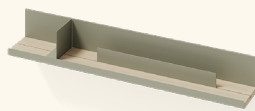

Forest Green
RAL 7033