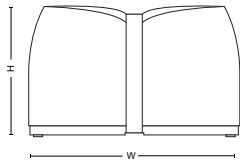

MIZETTO

Modules

Corner

Mid

Pouf

Accessories

Tray

Dimensions /

Weight

H: 460 mm. 18.1"

W: 750 mm. 29.5"

D: 750 mm. 29.5"

Weight: 33 kg. 73 lbs

H1: 460 mm. 18.1"

H2: 753 mm. 29.6"

W: 750 mm. 29.5"

D: 1115 mm. 43.9"

Weight: 57 kg. 126 lbs

MIZETTO

Dimensions /

Weight

H1: 460 mm. 18.1"

H2: 753 mm. 29.6"

W: 1115 mm. 43.9"

D: 1115 mm. 43.9"

Weight: 81 kg. 179 lbs

Downloads

Visit mizetto.com for more information and digital library.