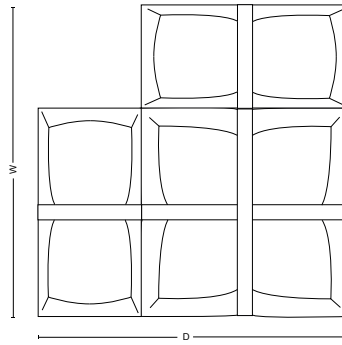

Weight

H: 460 mm. 18.1"

W: 750 mm. 29.5"

D: 750 mm. 29.5"

Weight: 33 kg. 73 lbs

H1: 460 mm. 18.1"

H2: 753 mm. 29.6"

W: 750 mm. 29.5"

D: 1115 mm. 43.9"

Weight: 57 kg. 126 lbs

MIZETTO

Dimensions /

Weight

H1: 460 mm. 18.1"

H2: 753 mm. 29.6"

W: 1115 mm. 43.9"

D: 1115 mm. 43.9"

Weight: 81 kg. 179 lbs

Downloads

Visit mizetto.com for more information and digital library.