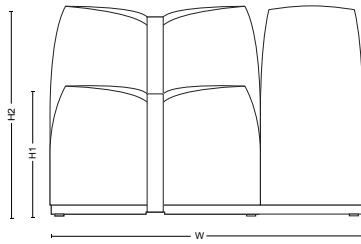

Weight

H: 460 mm. 18.1"

W: 750 mm. 29.5"

D: 750 mm. 29.5"

Weight: 33 kg. 73 lbs

H1: 460 mm. 18.1"

H2: 753 mm. 29.6"

W: 750 mm. 29.5"

D: 1115 mm. 43.9"

Weight: 57 kg. 126 lbs

MIZETTO

Dimensions /

Weight

H1: 460 mm. 18.1"

H2: 753 mm. 29.6"

W: 1115 mm. 43.9"

D: 1115 mm. 43.9"

Weight: 81 kg. 179 lbs

Downloads

Visit mizetto.com for more information and digital library.