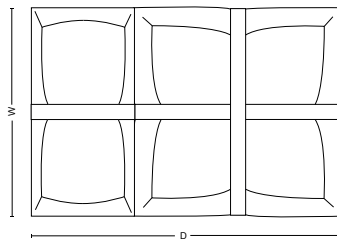

MIZETTO

Modules

Corner

Mid

Pouf

Accessories

Tray

Dimensions /

Weight

H: 460 mm. 18.1"

W: 750 mm. 29.5"

D: 750 mm. 29.5"

Weight: 33 kg. 73 lbs

H1: 460 mm. 18.1"

H2: 753 mm. 29.6"

W: 750 mm. 29.5"

D: 1115 mm. 43.9"

Weight: 57 kg. 126 lbs

MIZETTO

Dimensions /

Weight

H1: 460 mm. 18.1"

H2: 753 mm. 29.6"

W: 1115 mm. 43.9"

D: 1115 mm. 43.9"

Weight: 81 kg. 179 lbs

Downloads

Visit mizetto.com for more information and digital library.