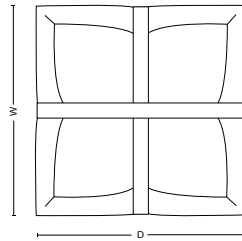

MIZETTO

Modules

Corner

Mid

Pouf

Accessories

Tray

Dimensions /

Weight

H: 460 mm. 18.1"

W: 750 mm. 29.5"

D: 750 mm. 29.5"

Weight: 33 kg. 73 lbs

H1: 460 mm. 18.1"

H2: 753 mm. 29.6"

W: 750 mm. 29.5"

D: 1115 mm. 43.9"

Weight: 57 kg. 126 lbs

MIZETTO

Dimensions /

Weight

H1: 460 mm. 18.1"

H2: 753 mm. 29.6"

W: 1115 mm. 43.9"

D: 1115 mm. 43.9"

Weight: 81 kg. 179 lbs

Downloads

Visit mizetto.com for more information and digital library.