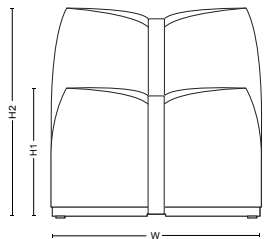

MIZETTO

Modules

Corner

Mid

Pouf

Accessories

Tray

Dimensions /

Weight

H: 460 mm. 18.1"

W: 750 mm. 29.5"

D: 750 mm. 29.5"

Weight: 33 kg. 73 lbs

H1: 460 mm. 18.1"

H2: 753 mm. 29.6"

W: 750 mm. 29.5"

D: 1115 mm. 43.9"

Weight: 57 kg. 126 lbs

MIZETTO

Dimensions /

Weight

H1: 460 mm. 18.1"

H2: 753 mm. 29.6"

W: 1115 mm. 43.9"

D: 1115 mm. 43.9"

Weight: 81 kg. 179 lbs

Downloads

Visit mizetto.com for more information and digital library.